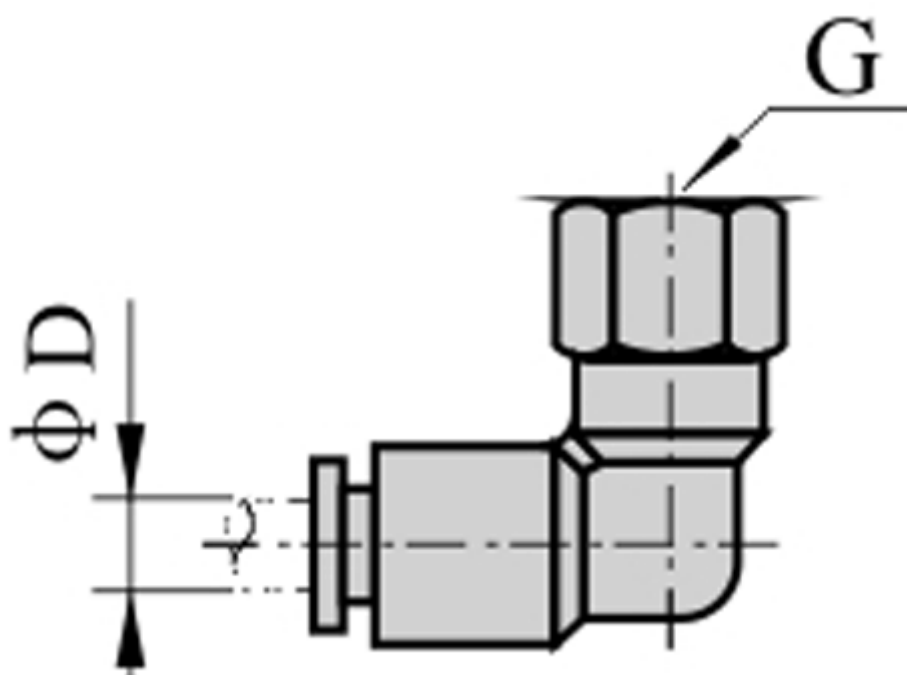

Article number: 58EPLF1201

Description: Fitting EPLF1201 female elbow connector
thread 1/8", tube diameter 12

Measures

D = 12
Thread = 1/8"